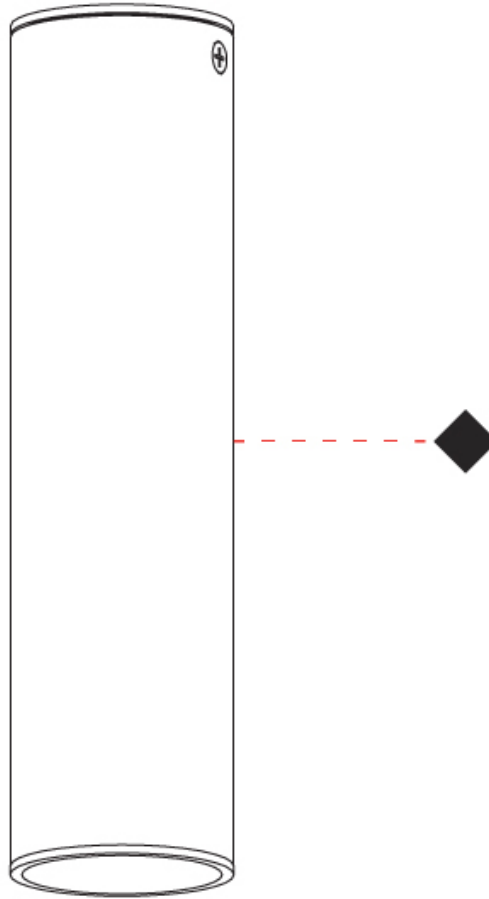

HAUL - CEILING SURFACE

D92105R9- : D92105R9-MBQ

PROJECT _____

TYPE _____

SPECIFIER _____

QUANTITY _____

DATE _____